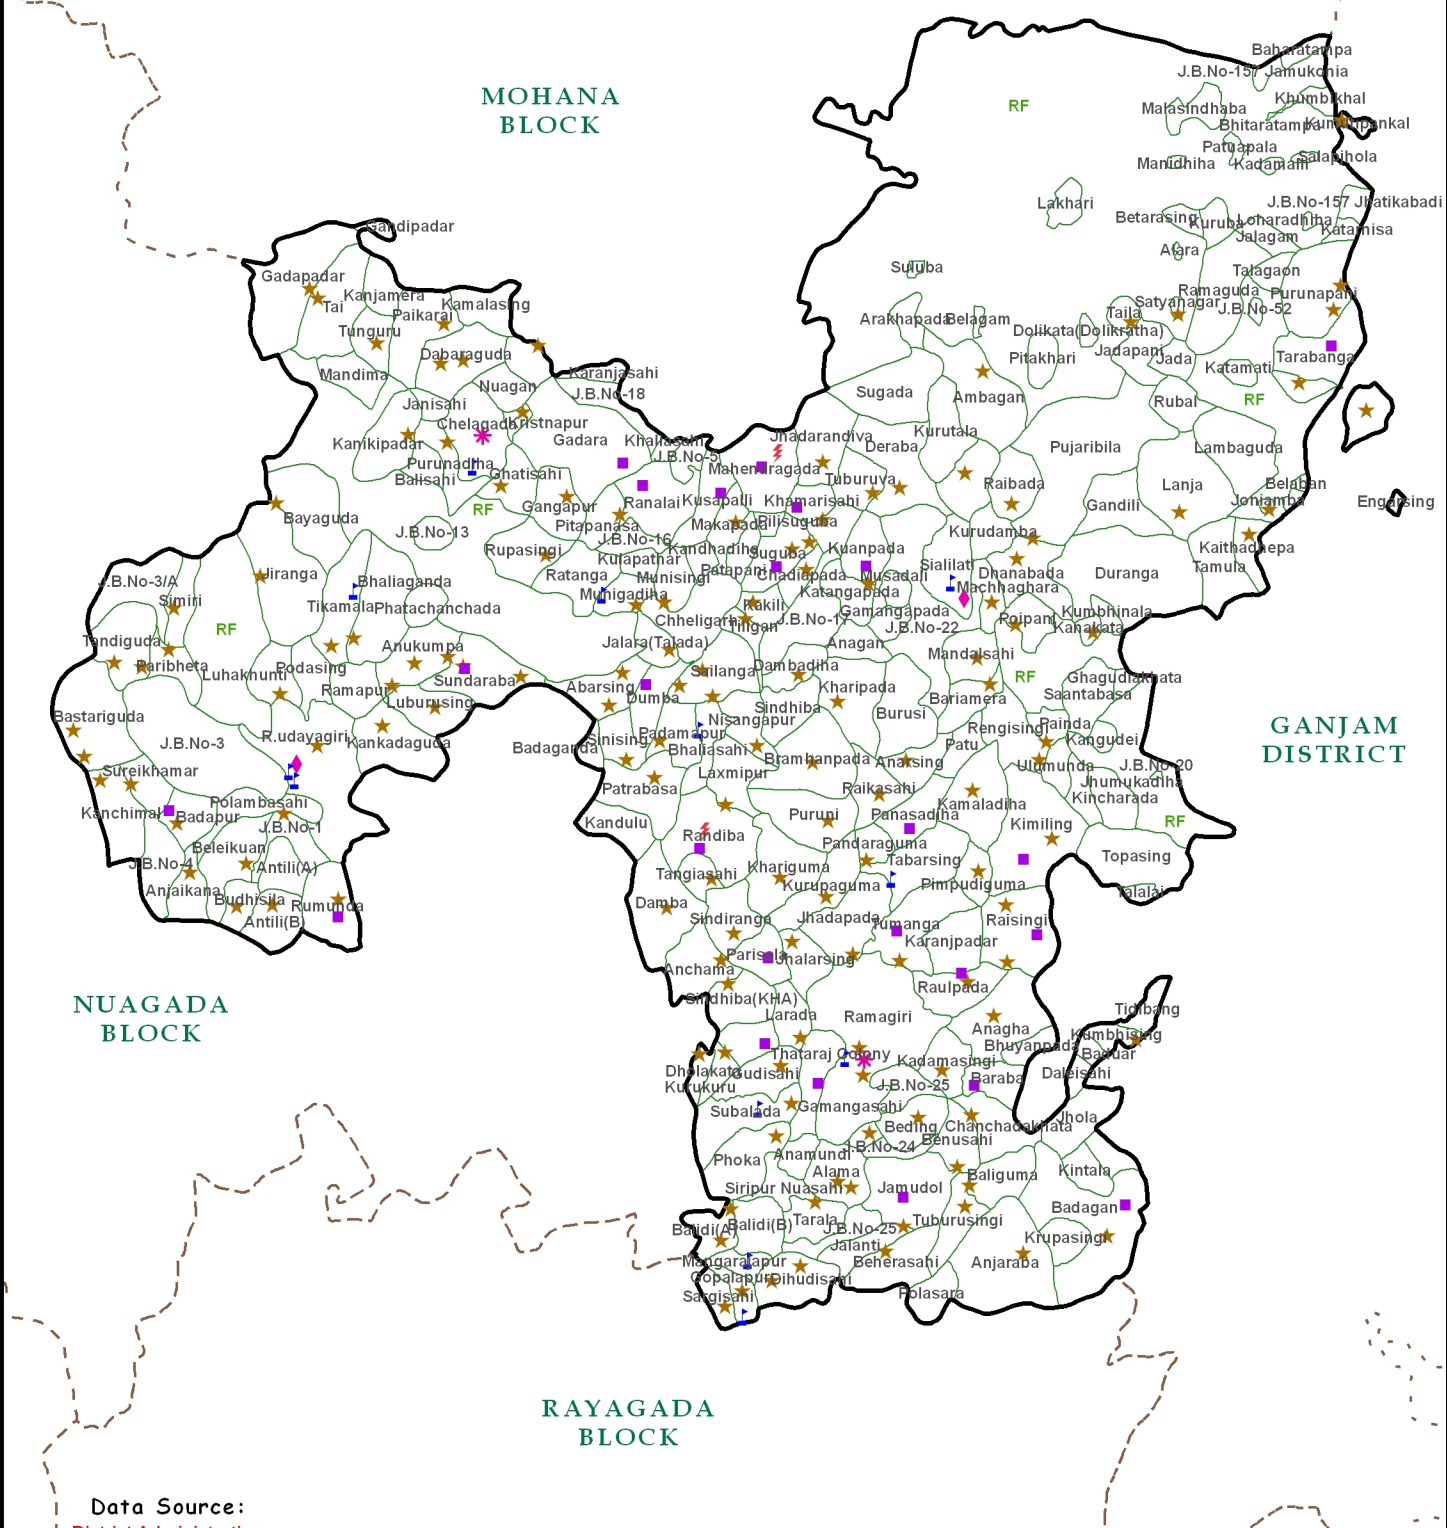

R.UDAYAGIRI BLOCK GAJAPATI DISTRICT

EDUCATION FACILITIES

Data Source:
District Administration

INDIA	ODISHA	GAJAPATI	LEGENDS	Scale: 2.5 1.25 0 2.5 Kilometers
			<ul style="list-style-type: none"> PS to UPS Upgraded to Class-VIII/IX Pr. with Up.Pr. & sec./H.Sec. Primary with Upper Primary Up. Primary with sec./H.sec Primary Secondary Only Block Boundary Village boundary 	Map Complied By: Bhubaneswar, Odisha.